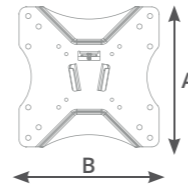

Soporte de TV 23" - 42"

Fixed TV wall mount

Referencia Item	Pantallas soportadas Supported screens	Grosor Thickness	Color Color	Embalaje Packaging	Cod.EAN EAN Code

500055003	De 23" a 42"	13mm	● Negro	12	

25Kg
55lbs

13mm
0.51"

Aluminio
Aluminum

Acc. incluidos
Acc. included

Instalación fácil
Easy installation

VESA 75x75 / 100x100 / 200x100 / 200x200

A: 230mm
B: 230mm