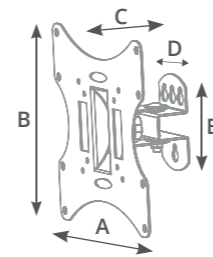

Soporte de TV 23" - 42"

TV wall mount

Referencia Item	Pantallas soportadas Supported screens	Distancia Distance	Color Color	Embalaje Packaging	Cod.EAN EAN Code

500055004	De 23" a 42"	90mm	● Negro	10	

30Kg
66lbs

+20°
-20°

+30°
-30°

Acero
Steel

Acc. incluidos
Acc. included

Instalación fácil
Easy installation

VESA 75x75 / 100x100 / 200x100 / 200x200

A: 200mm
B: 200mm
C: 90mm
D: 65mm
E: 110mm

Inclinación y rotación
Tilt and rotation

Soporte de TV con brazo 23" - 42" doble

TV wall mount

Referencia Item	Pantallas soportadas Supported screens	Distancia Distance	Color Color	Embalaje Packaging	Cod.EAN EAN Code

500055006	De 23" a 42"	44-320mm	● Negro	10	

20Kg
44lbs

+3°
-10°

+90°
-90°

+3°
-3°

Acero+plástico
Steel + plastic

Acc. incluidos
Acc. included

Instalación fácil
Easy installation

VESA 75x75 / 100x100 / 150x100 / 150x150 / 200x100 / 200x200

A: 220mm
B: 220mm
C: 44-320mm
D: 44mm
E: 206mm