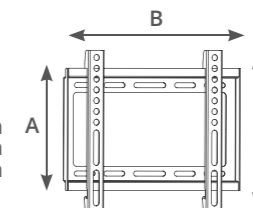

10 AÑOS GARANTÍA WARRANTY